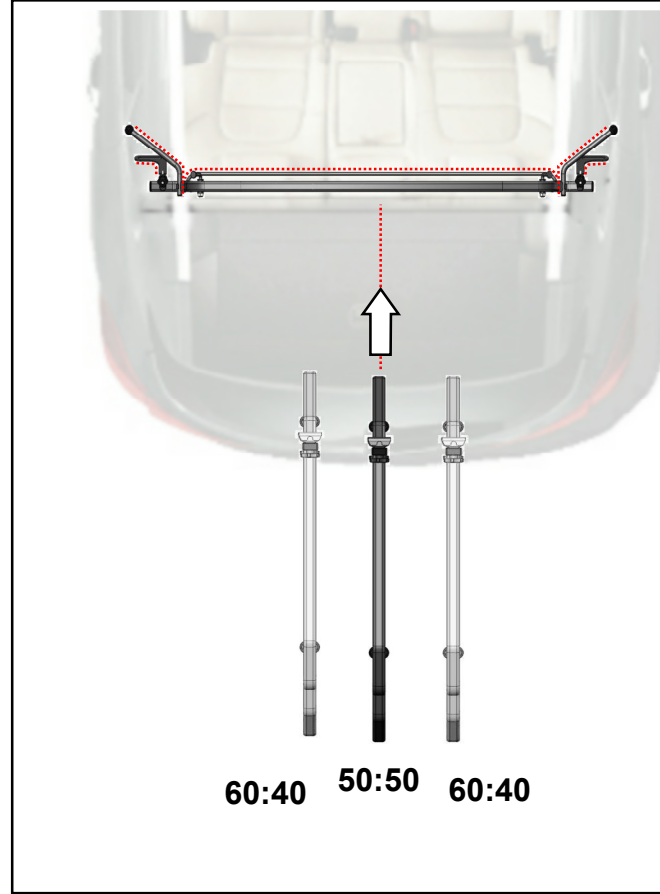

TRAVALL

The contents and parts shown in this fitting instruction is the property of TRAVALL therefore anything shown should not be used for any other manufacturing purposes, copied or replicated in anyway without written authorisation from ©TRAVALL.

TRAVALL UNITED KINGDOM
GOSFORTH ROAD,
DERBY,
DE24 8HU,
United Kingdom,
E: Info@travall.com
T: +44(0)1332387630

The Travall Difference

Lifetime Warranty • OEM Car Factory Supplier
100s of Applications • Manufacturer for Over 30 Years

PATENTS APPLIED FOR