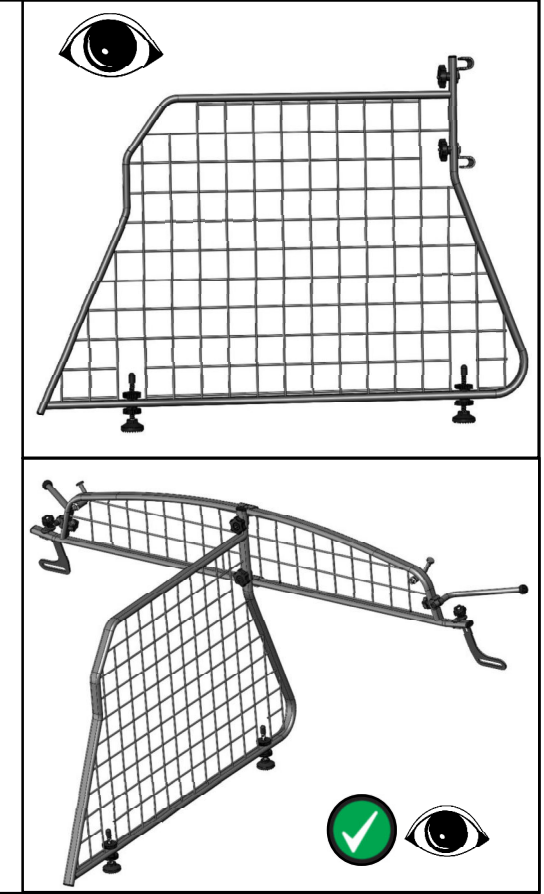

TDG 1699D

FITTING INSTRUCTION / INSTRUCTION DE MONTAGE / EINBAUANLEITUNG /
ISTRUZIONI PER L'USO / INSTRUCCIONES DE MONTAJE / MONTAGEHANDLEIDUNG

MERCEDES EQC

DOG GUARD / GRILLE PROTECTRICE POUR CHIEN / HUNDEGITTER /
RIPARO PER CANI / DEFENSA PARA PERROS / HONDEREK

(50:50)

(60:40)

TRAVALL

The contents and parts shown in this fitting instruction is the property of TRAVALL therefore anything shown should not be used for any other manufacturing purposes, copied or replicated in anyway without written authorisation from ©TRAVALL.